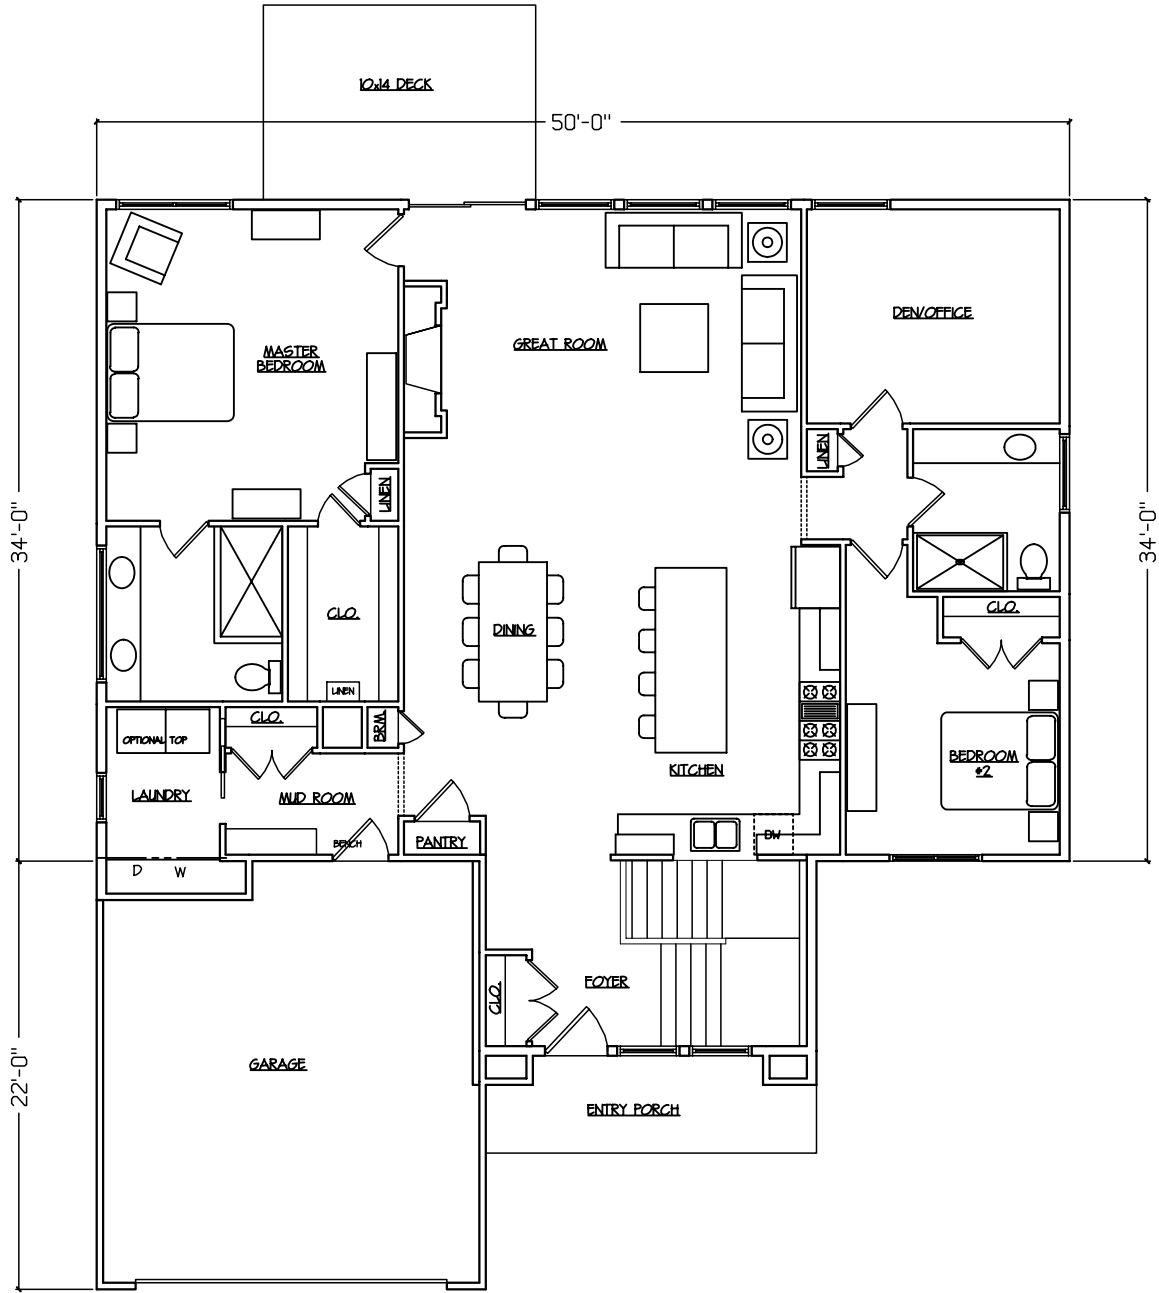

DATE: 5-17-2019
 REV: 8-22-2019
 DESIGN BY:
 ROGER DROBNEY
 DRAWN BY: CAD

HDI BUILDERS
 4217 OREMONS RD.
 OREMONS, WI 48964
 PH: (577) 347-2800 FAX: 349-0505

**THE STONYBROOK
 LOT #11 SPEC HOME**

MAN LEVEL FLOORPLAN

JOB # 2631
 46716 WILLOWBROOK DR.
 BATH TWP. HAZLETT
 DESIGN BY:
 ROGER DROBNEY

DATE: 5-17-2019
 REV: 8-22-2019

DRAWN BY: CAD