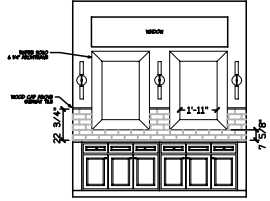

HDI BUILDERS
4217 OREMONS RD.
OREMONS, WI 48964
PH: (577) 347-2800 FAX: 349-0505

**THE STONYBROOK
LOT #11 SPEC HOME**

MAN LEVEL FLOORPLAN

JOB # 2631
46716 WILLOWBROOK DR.
BATH TWP. HAZLETT
DESIGN BY:
ROGER DROBNEY

DATE: 5-17-2019
REV: 8-22-2019

DRAWN BY: CAD