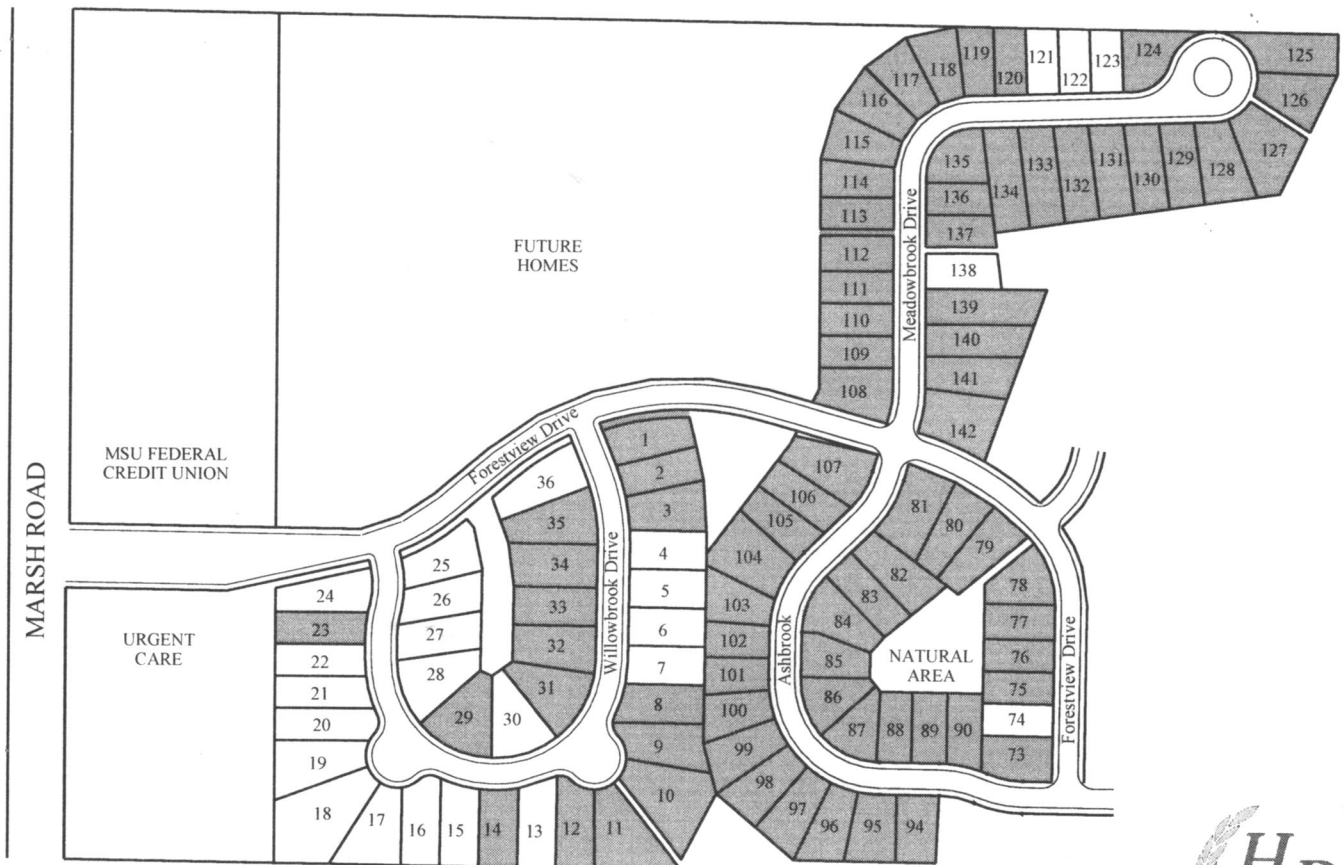

Welcome to HDI Builders Newest Neighborhood, Meadowbrook West, in Haslett

- * All Homes are Custom Designed
- * Scenic Home Sites, Wooded and Pond Views
- * Walkout and Daylight Lots Available
- * Close to Meridian Mall and MSU
- * Easy I-69 Access
- * Popular Haslett Schools
- * Walking Distance to Lake Lansing and Nature Trails

* Shaded Lots Sold